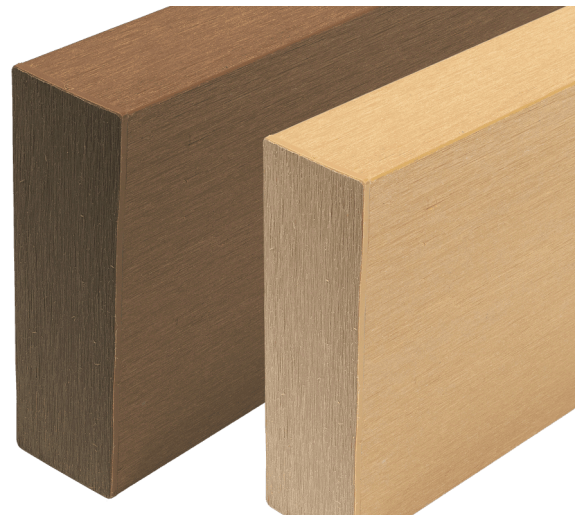

Fiberdeck®

WEOSUN® - END CAP 42X145MM (6PCS)

- To close the end of the profiles
- Matched-colors and finish to the boards
- Brushed finish

Teak

Cedar

WPC end cap

The WEO sunscreen end cap is clipped to each end of the boards to complete a decorative finish and add a refined touch. It is recommended to add a mastic-glue for a better adhesion.

REF	EAN CODE	DESIGNATION	WEIGHT (KG)	PACK 1	PACK 2
FD2014	3700421820146	WEOSUN® - End cap 42x145mm (6pcs) - Teak	1.8		30
FD2015	3700421820153	WEOSUN® - End cap 42x145mm (6pcs) - Cedar	1.8		30

Associated products