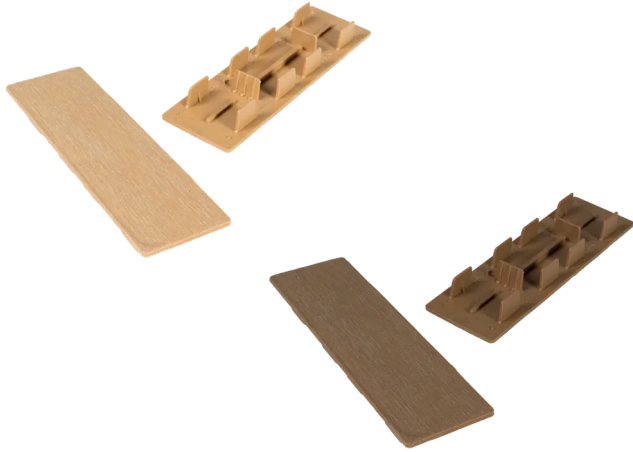

Fiberdeck®

WEOSUN® - END CAP 42X145MM (6PCS)

- To close the end of the profiles
- Matched-colors and finish to the boards
- Brushed finish

Teak

Cedar

WPC end cap

The WEO sunscreen end cap is clipped to each end of the boards to complete a decorative finish and add a refined touch. It is recommended to add a mastic-glue for a better adhesion.

Environment

LIFETIME	> 20 years
GHG EMISSIONS	2.01 (GES)
RECYCLED MATERIAL	Plastic
END OF LIFE RECYCLABILITY	95 %

Characteristics

Main material	PVC
Installation type	To glue
UV resistant	oui
	Fasteners

Logistics Data

REF	EAN CODE	DESIGNATION	WEIGHT (KG)	PACK 1	PACK 2
FD2014	3700421820146	WEOSUN® - End cap 42x145mm (6pcs) - Teak	1.8		30
FD2015	3700421820153	WEOSUN® - End cap 42x145mm (6pcs) - Cedar	1.8		30

Associated products

**WEOSUN® - SUNBREAKER
WITHOUT ALU 42X60MM**

**SUNBREAKER WEO -
ALUMINIUM TUBE
30X30X3900MM**

**WEOSUN® ADJUSTABLE CLIP
NV3 (1PC)**

**ALUMINIUM RAIL KX-3000 3M
(1PC)**