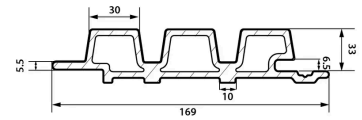

Fiberdeck®

WPC CLADDING WEO® 35

- CONTEMPORARY APPEARANCE
- OUTSTANDING NATURAL WOOD IMITATION
- MULTI-CHROMATIC MATT COLOUR
- NO ROTTING AND STAINS RESISTANT
- ECO-FRIENDLY - COMPOSED OF 95% RECYCLED PLASTIC AND WOOD FIBER

◆ **Guaranteed fade-free cladding profile**

WEO® composite cladding combines the warmth of wood with a trendy design. Developed using the very best extrusion technology, it resists UV fading and other external aggressions that usually weaken the finish of traditional cladding. The clean lines of the thin slatted profile create rhythm on buildings, and random shades in the decor reinforce the realistic look of a natural material.

◆ **Environment**

LIFETIME	> 20 years
GHG EMISSIONS	2.01 (GES)
RECYCLED MATERIAL	wpc
END OF LIFE RECYCLABILITY	95 %
CERTIFICATION	FSC®-certified