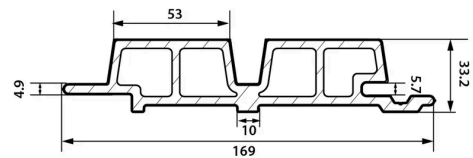

Fiberdeck®

WPC CLADDING WEO® 60 (D CLASS)

- OUTSTANDING NATURAL WOOD IMITATION
- CONTEMPORARY APPEARANCE
- STABLE COLOR IN TIME
- MULTI-CHROMATIC MATT COLOUR

◆ A contemporary cladding system

WEO®60 cladding is a larger slatted profile than WEO35. Trendy thanks to the rhythm it lends to facades, it also reproduces a striking natural look : the colors are composed of several multi-chromatic pigments that mix randomly to reproduce the grain of a wood strip. UV resistant, the original intense color is guaranteed over time.

◆ Environment

LIFETIME	> 20 years
GHG EMISSIONS	2.01 (GES)
RECYCLED MATERIAL	wpc
END OF LIFE RECYCLABILITY	95 %
CERTIFICATION	FSC®-certified