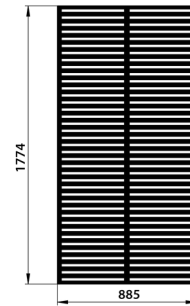

Fiberdeck®

BOSTON - VERTICAL PAXOS DECOR

- Laser-cut decor
- Tight-fitting into the fence thanks to the included fixing profiles.
- All rails included
- Anthracite grey

Anthracite grey
RAL7016

Elegant and sober horizontal decor