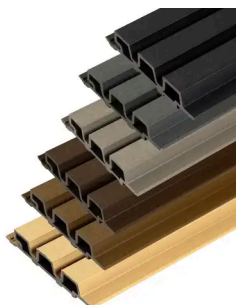

◆ Characteristics

Material thickness (mm)	2
Finishing	Coating
Installation type	To screw
	Cladding
Main material	Aluminium
Linear mass (kg/m)	1.11
Anmeldung	MI

◆ Logistics Data

REF	EAN CODE	DESIGNATION	WEIGHT (KG)	PACK 1	PACK 2
FD1696	3700421816965	F-Profile 65x80 mm x 3m Cedar	4	126	2
FD1693	3700421816934	F-Profile 65x80mm x 3m Teak	4	126	2
FD1694	3700421816941	F-Profile 65x80mm x 3m Ipe	4	126	2
FD1946	3700421819461	F-Profile 65x80mm x 3m Light grey	4	126	2
FD1695	3700421816958	F-Profile 65x80mm x 3m Dark grey	4	126	2
FD2105	3700421821051	F-Profile 65x80mm x 3m Ebony Black	4	126	2

◆ Associated products

WPC CLADDING WEO® 35