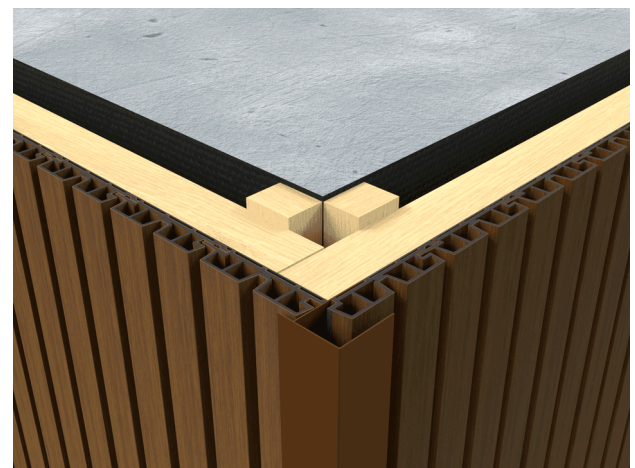

**Fiberdeck**<sup>®</sup>

**WEO<sup>®</sup> – ALUMINIUM F PROFILE 65X80 MM**

- ◆ CORNER PROFILE
- ◆ AVAILABLE IN MATCHING WEO COLOURS
- ◆ 2MM ALUMINUM THICKNESS

F-PROFILE  
65X80 MM X  
3M CEDAR

F-PROFILE  
65X80MM X  
3M TEAK

F-PROFILE  
65X80MM X  
3M IPE

F-PROFILE  
65X80MM X  
3M LIGHT GREY

F-PROFILE  
65X80MM X  
3M DARK GREY

◆ **65x80mm finishing profile for outgoing corner**

This aluminum corner profile, compatible with WEO<sup>®</sup>35 and WEO<sup>®</sup>60, hides the cutouts of the last boards and provide a perfect solution for covering the exposed corners. Colors are similar to the boards and contributes to the harmony of the facade.