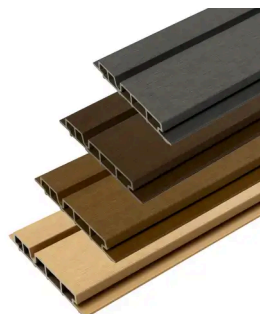

WPC CLADDING WEO® 120/60 (D CLASS)