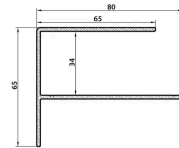

**Fiberdeck**<sup>®</sup>

**WEO<sup>®</sup> – ALUMINIUM F PROFILE 65X80 MM**

- ◆ CORNER PROFILE
- ◆ AVAILABLE IN MATCHING WEO COLOURS
- ◆ 2MM ALUMINUM THICKNESS

F-PROFILE  
65X80 MM X  
3M CEDAR

F-PROFILE  
65X80MM X  
3M TEAK

F-PROFILE  
65X80MM X  
3M IPE

F-PROFILE  
65X80MM X  
3M LIGHT GREY

F-PROFILE  
65X80MM X  
3M DARK GREY

◆ **65x80mm finishing profile for outgoing corner**

This aluminum corner profile, compatible with WEO<sup>®</sup>35 and WEO<sup>®</sup>60, hides the cutouts of the last boards and provide a perfect solution for covering the exposed corners. Colors are similar to the boards and contributes to the harmony of the facade.