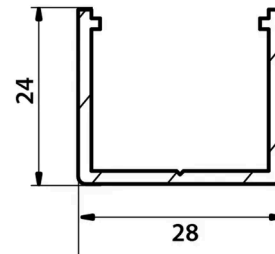

BOSTON - WALL PROFILE 28X24X1900MM - GREY RAL7016

- Allows you to start against a wall
- Finely finished with the cap sold separately
- Allows you to make a right angle on an existing post

A multi-functional aluminium profile

The profile is fixed to a wall or post to start your fence on an existing support. It can also be fixed to the 60×70mm post to create a 90° angle.

Environment

LIFETIME	> 20 years
GHG EMISSIONS	8.21 (GES)
RECYCLED MATERIAL	Aluminium
END OF LIFE RECYCLABILITY	10 %

BOSTON - WALL PROFILE 28X24X1900MM - GREY RAL7016

Characteristics

Main material	Aluminium
Finishing	Coating
Cutable	oui
	Fencing

Logistics Data

REF	EAN CODE	DESIGNATION	WEIGHT (KG)	PACK 1	PACK 2
FD1319	3700421813193	BOSTON - Wall profile 28x24x1900mm - Grey RAL7016	0.7		10