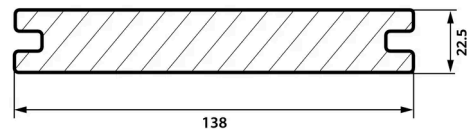

Fiberdeck®

**PREMIUM DECKING
22,5X138MM**

- Massive co-extruded WPC
- Smooth face and woodgrain face
- Hidden fixation with Cobra Hybrid 8-18
- Removable
- Limited maintenance

Dark Grey

Light grey

Ipe

Teak

Cedar

Proven stability and durability

Fiberdeck® Brooklyn Premium composite decking boards have a solid core for greater durability. They are available with 2 useful faces. One is smooth for a contemporary look, the other one shows a wood grain. Both sides are brushed to give a matt surface. The 360° co-extruded protective layer effectively protects the board against knocks and stains. This reduces maintenance to a minimum. Installation is carried out using Cobra® 8-18 removable clips.

Environment

CERTIFICATION

FSC®-certified

Characteristics

WPC Composition	40% HDPE + 60% Wood fibers	Linear mass (kg/m)	3.53
Main material	WPC	Hardness (Brinell) N/mm2	8.2
Installation type	Installation with clips	Modulus of elasticity (Mpa)	3720
Certification	FSC®-certified	Bending strength	36.3
Type of surface coextrusion	Co-extrusion	Thermal expansion	1,15mm / Delta 30°C
Pigmentation	Random pigmentation	Thermal conductivity (W/m*K)	0.19738
Type of profile	2 faces Solid profile	Reversible profile	oui
UV resistant	oui	Joist spacing (mm)	400
Stain resistant	oui		Decking
Density (kg/m3)	1170	Cert. Product class	W9-1