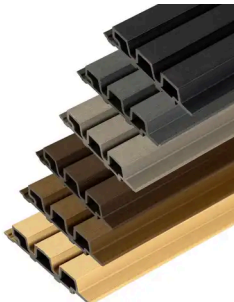

WPC CLADDING WEO® 60 (E CLASS)

◆ Characteristics

Main material	WPC	Linear mass (kg/m)	2.6
Certification	FSC®-certified	Hardness (Brinell) N/mm2	8.2
Type of surface coextrusion	Co-extrusion	Bending strength	39.96
Pigmentation	Random pigmentation	Thermal conductivity (W/m*K)	0.2
Way of fixation	Vertical or horizontal installation	Modulus of elasticity (Mpa)	5700
Installation type	To screw	Anmeldung	MI
UV resistant	oui	Density (kg/m3)	1150
Stain resistant	oui	Cert. Product class	W9-1
Fire classification	Euroclass E	Certificate product code	FSC TRANSFER
Impact resistance	Q4		Cladding

◆ Logistics Data

REF	EAN CODE	DESIGNATION	WEIGHT (KG)	PACK 1	PACK 2
FD1661	3700421816613	WEO 60 E Class - Cladding board 33x170mm x 2.9m Dark Grey	5.85	98	
FD1662	3700421816620	WEO 60 E Class - Cladding board 33x170mm x 2.9m Cedar	5.85	98	
FD1663	3700421816637	WEO 60 E Class - Cladding board 33x170mm x 2.9m Ipe	5.85	98	
FD1664	3700421816644	WEO 60 E Class - Cladding board 33x170mm x 2.9m Teak	5.85	98	
FD1657	3700421816576	WEO 60 E Class - Cladding board 33x170mm x 3.9m Dark grey	7.86	98	
FD1658	3700421816583	WEO 60 E Class - Cladding board 33x170mm x 3.9m Cedar	7.86	98	
FD1659	3700421816590	WEO 60 E Class - Cladding board 33x170mm x 3.9m Ipe	7.86	98	
FD1660	3700421816606	WEO 60 E Class - Cladding board 33x170mm x 3.9m Teak	7.86	98	

◆ Associated products

WPC CLADDING WEO® 35

WEO® CLADDING - 4,2X32MM
SCREWS (200PCS)

WEO® CLADDING - 4,2X38MM
SCREWS (100PCS)