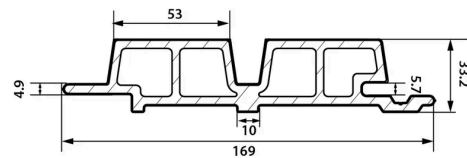

Fiberdeck®

WPC CLADDING WEO® 60 (E CLASS)

- OUTSTANDING NATURAL WOOD IMITATION
- CONTEMPORARY APPEARANCE
- STABLE COLOR IN TIME
- MULTI-CHROMATIC MATT COLOUR

◆ A contemporary cladding system

WEO®60 cladding is a larger slatted profile than WEO35. Trendy thanks to the rhythm it lends to facades, it also reproduces a striking natural look : the colors are composed of several multi-chromatic pigments that mix randomly to reproduce the grain of a wood strip. UV resistant, the original intense color is guaranteed over time.

◆ Environment

LIFETIME	> 20 years
GHG EMISSIONS	2.01 (GES)
RECYCLED MATERIAL	wpc
END OF LIFE RECYCLABILITY	95 %
CERTIFICATION	FSC®-certified