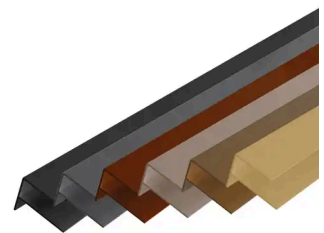

Fiberdeck[®]

WPC CLADDING WEO[®] 60 (E CLASS)

- ◆ OUTSTANDING NATURAL WOOD IMITATION
- ◆ CONTEMPORARY APPEARANCE
- ◆ STABLE COLOR IN TIME
- ◆ MULTI-CHROMATIC MATT COLOUR

◆ A contemporary cladding system

WEO[®]60 cladding is a larger slatted profile than WEO35. Trendy thanks to the rhythm it lends to facades, it also reproduces a striking natural look : the colors are composed of several multi-chromatic pigments that mix randomly to reproduce the grain of a wood strip. UV resistant, the original intense color is guaranteed over time.

◆ Associated products

WPC CLADDING WEO® 35

WEO® CLADDING - 4,2X32MM
SCREWS (200PCS)

WEO® CLADDING - 4,2X38MM
SCREWS (100PCS)

WEO - ALUMINIUM F PROFILE
65X80 MM