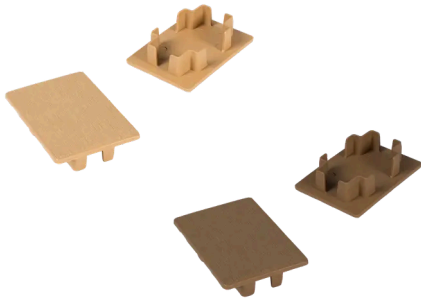

Fiberdeck®

WEOSUN® - END CAP 42X60MM (24PCS)

- To close the end of the profiles
- Matched-colors and finish to the boards
- Brushed finish

Teak

Cedar

Sunbreaker - Plastic end cap

The WEO sunscreen end cap is clipped to each end of the boards to complete a decorative finish and add a refined touch. It is recommended to add a mastic-glue for a better adhesion.

Environment

LIFETIME	> 20 years
GHG EMISSIONS	2.01 (GES)
RECYCLED MATERIAL	Plastic
END OF LIFE RECYCLABILITY	95 %

WEOSUN® - END CAP 42X60MM (24PCS)

Characteristics

Main material	PVC
Installation type	To glue
UV resistant	oui
	Fasteners

Logistics Data

REF	EAN CODE	DESIGNATION	WEIGHT (KG)	PACK 1	PACK 2
FD1887	3700421810987	WEOSUN® - End cap 42x60mm (24pcs) - Teak	1.8		30
FD1888	3700421818884	WEOSUN® - End cap 42x60mm (24pcs) - Cedar	null		

Associated products

SUNBREAKER WEO -
ALUMINIUM TUBE
30X30X3900MM

ALUMINIUM RAIL KX-3000 3M
(1PC)

WEOSUN® ADJUSTABLE CLIP
NV3 (1PC)

RUBBER PAD (1PC)