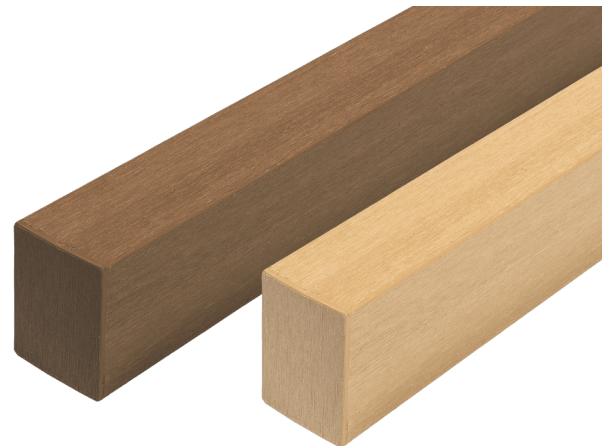

Fiberdeck®

WEOSUN® - END CAP 42X60MM (24PCS)

- To close the end of the profiles
- Matched-colors and finish to the boards
- Brushed finish

Teak

Cedar

Sunbreaker - Plastic end cap

The WEO sunscreen end cap is clipped to each end of the boards to complete a decorative finish and add a refined touch. It is recommended to add a mastic-glue for a better adhesion.

Environment

LIFETIME	> 20 years
GHG EMISSIONS	2.01 (GES)
RECYCLED MATERIAL	Plastic
END OF LIFE RECYCLABILITY	95 %

WEOSUN® - END CAP 42X60MM (24PCS)

Characteristics

Main material	PVC
Installation type	To glue
UV resistant	oui
	Fasteners

Logistics Data

REF	EAN CODE	DESIGNATION	WEIGHT (KG)	PACK 1	PACK 2
FD1887	3700421810987	WEOSUN® - End cap 42x60mm (24pcs) - Teak	1.8		30
FD1888	3700421818884	WEOSUN® - End cap 42x60mm (24pcs) - Cedar	null		

Associated products

SUNBREAKER WEO -
ALUMINIUM TUBE
30X30X3900MM

ALUMINIUM RAIL KX-3000 3M
(1PC)

WEOSUN® ADJUSTABLE CLIP
NV3 (1PC)

RUBBER PAD (1PC)