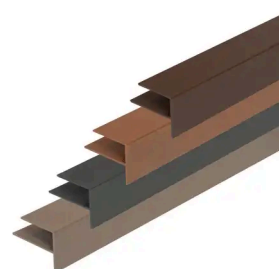

Fiberdeck[®]

WE0 ESSENTIAL CLADDING

- ◆ STRIKING NATURAL WOOD LOOK
- ◆ ROT-PROOF AND STAIN-RESISTANT
- ◆ MULTI-CHROMATIC MATT COLOUR

◆ A traditional cladding with beautiful natural looking

WE0 ESSENTIAL cladding renovate your facade with charm and elegance. Installed horizontally or vertically, they can be used to create a warm and traditional style or a contemporary and dynamic look. The boards offer unique performance: rot-proof and highly durable, they are perfectly resistant to stains and UV over time. The 4 colours available in the range are all multichromatic with subtle nuances, giving a highly realistic, natural effect.

◆ Logistics Data

REF	EAN CODE	DESIGNATION	WEIGHT (KG)	PACK 1	PACK 2
FD1995	3700421819959	WEO ESSENTIAL - Cladding 15x173mm x 3.9m Teak	6.4	156	
FD1996	3700421819966	WEO ESSENTIAL - Cladding 15x173mm x 3.9m Ipe	6.4	156	
FD1997	3700421819973	WEO ESSENTIAL - Cladding 15x173mm x 3.9m Dark Grey	6.4	156	
FD1998	3700421819980	WEO ESSENTIAL - Cladding 15x173mm x 3.9m Light Grey	6.4	156	

◆ Associated products

ALUMINIUM STARTER PROFILE (2 PCS)

WEO CLADDING - 4X25MM SCREWS (50 PCS)

WEO - ALUMINIUM F PROFILE 35X45 MM

WEO® CLADDING - 4,2X32MM SCREWS (200PCS)