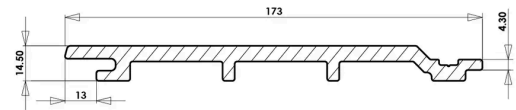

Fiberdeck®

WE0 ESSENTIAL CLADDING

- STRIKING NATURAL WOOD LOOK
- ROT-PROOF AND STAIN-RESISTANT
- MULTI-CHROMATIC MATT COLOUR

◆ A traditional cladding with beautiful natural looking

WE0 ESSENTIAL cladding renovate your facade with charm and elegance. Installed horizontally or vertically, they can be used to create a warm and traditional style or a contemporary and dynamic look. The boards offer unique performance: rot-proof and highly durable, they are perfectly resistant to stains and UV over time. The 4 colours available in the range are all multichromatic with subtle nuances, giving a highly realistic, natural effect.

◆ Environment

LIFETIME	> 20 years
RECYCLED MATERIAL	wpc
END OF LIFE RECYCLABILITY	95 %
CERTIFICATION	FSC®-certified