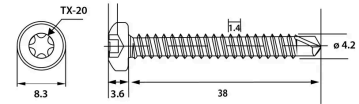

WEO® CLADDING - 4,2X38MM SCREWS (100PCS)

- DISCREET SCREWING
- MATCHED-COLORS TO THE BOARDS
- SELF-DRILLING A2 (AISI 304) STAINLESS STEEL SCREW
- TORX HEAD SCREW
- TIMBER TO TIMBER OR TIMBER TO ALUMINUM

◆ Discreet fastening for WEO cladding

4.2x38mm A2 stainless steel cladding screws allows to fasten WEO35 and WEO60 cladding boards to wood and aluminum frame. Screwing is made in the bottom of the wave. Head screw is coated in the same colours as composite cladding boards : very discreet to ensure the harmony of facades in the best possible way. WEO screw are easy-to-use and facilitates maintenance operations.

◆ Environment

LIFETIME	> 20 years
GHG EMISSIONS	6.885 (GES)
RECYCLED MATERIAL	Stainless steel
END OF LIFE RECYCLABILITY	0 %