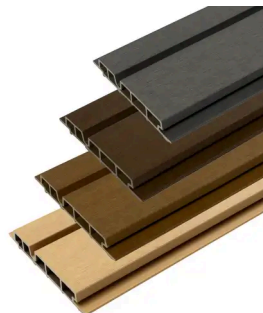

### ◆ Logistics Data

REF	EAN CODE	DESIGNATION	WEIGHT (KG)	PACK 1	PACK 2
FDI451	3700421814510	WEO Cladding Screws 4.2x38mm Cedar (100pcs)	1	1200	25
FDI447	3700421814473	WEO Cladding Screws 4.2x38mm Teak (100pcs)	1	1200	25
FDI448	3700421814480	WEO Cladding Screws 4.2x38mm Ipe (100pcs)	0.36	1200	25
FDI449	3700421814497	WEO Cladding Screws 4.2x38mm Light Grey (100pcs)	1	1200	25
FDI450	3700421814503	WEO Cladding Screws 4.2x38mm Dark grey (100pcs)	0.36	1200	25
FD2103	3700421821037	WEO Cladding Screws 4.2x38mm Ebony Black (100pcs)	0.36	1200	25

### ◆ Associated products

WPC CLADDING WEO® 35

WPC CLADDING WEO® 60 (D CLASS)

WPC CLADDING WEO® 120/60 (D CLASS)

WEO ESSENTIAL CLADDING