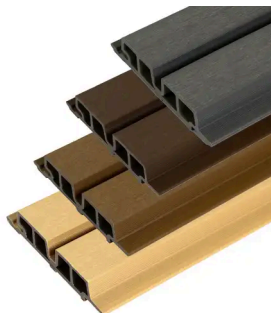

WPC CLADDING WEO® 60 (D CLASS)