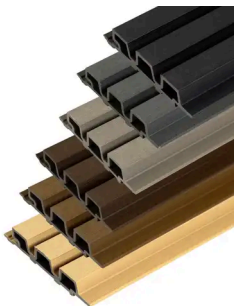

WEO® CLADDING – 4,2X38MM SCREWS (100PCS)

◆ Characteristics

Quantity per Sales Unit	100	Screwdriver bit provided	oui
Main material	Stainless steel		
Stainless steel grade	AISI 304 / A2		
	Fasteners		
Screw head type	Pan head		
Type of screw recess	Torx T20		
Thread type	Full thread		
Screw length (mm)	38		
Screw diameter(mm)	4.2		
Selfdrilling screw	oui		

◆ Logistics Data

REF	EAN CODE	DESIGNATION	WEIGHT (KG)	PACK 1	PACK 2
FDI451	3700421814510	WEO Cladding Screws 4.2x38mm Cedar (100pcs)	1	1200	25
FDI447	3700421814473	WEO Cladding Screws 4.2x38mm Teak (100pcs)	1	1200	25
FDI448	3700421814480	WEO Cladding Screws 4.2x38mm Ipe (100pcs)	0.36	1200	25
FDI449	3700421814497	WEO Cladding Screws 4.2x38mm Light Grey (100pcs)	1	1200	25
FDI450	3700421814503	WEO Cladding Screws 4.2x38mm Dark grey (100pcs)	0.36	1200	25
FD2103	3700421821037	WEO Cladding Screws 4.2x38mm Ebony Black (100pcs)	0.36	1200	25

◆ Associated products

WPC CLADDING WEO® 35